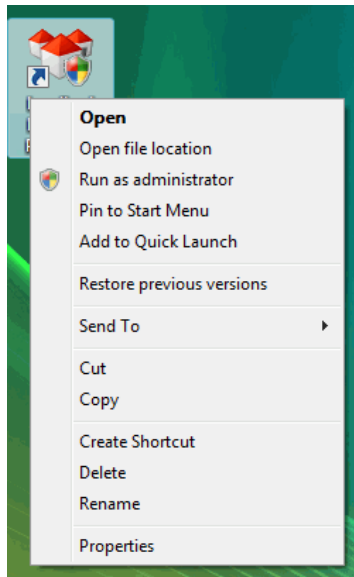

Landlord Manager is compatible with Microsoft Windows Vista. To use Landlord Manager under Vista right click on the Landlord Manager icon on your windows desktop where you will be presented with a menu as shown in the image below