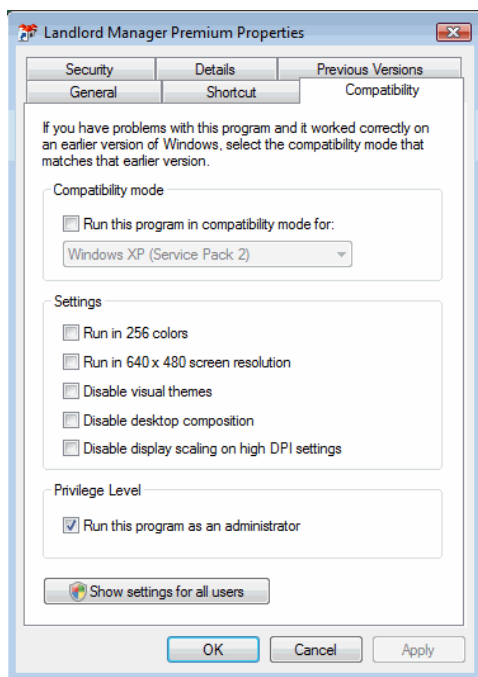

Tick the box "Run this program as administrator" and click on the ok button. Landlord Manager is now ready to run under Vista.